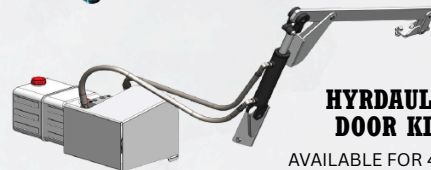

WIRELESS REMOTE CONTROL

AVAILABLE FOR ALL MODELS

HYDRAULIC DOOR KIT

AVAILABLE FOR 4825 & 4825 TRAILER MODELS